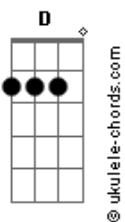

Blink 182 - 6/8

Tom: F
Intro:

Primeira Parte:

D
You live in a world I cannot believe
D
You create a world I don't want to see
Bb **D** **Dm**
And your forest's a stand of dead trees lost in the night
D
Did you ever think you'd live down the past?
D
You just wanna tie yourself to the mast
Bb

D **Dm**
All your nightmares have come t'you at last, at least in your mind

Refrão:

F **C** **Dm** **Bb**
Learn to swim in rushing rivers
F **C** **Dm**
Breaking on the shore
F **C** **Dm** **Bb**
Make your peace with broken streets
F **C** **D** **Dm**
Your face turned towards the storm
(**D** **Dm**)

Segunda Parte:

D
Your hollow accusations no one ever hears
D
Your wounded sense of pride, a guilty souvenir
Bb **D** **Dm**
All your protests and vacant excuses ring insincere
D
I just want to find a car to overturn
D
I just want to light a fire to watch it burn

Acordes

F **D** **Dm**
Now we're past the point of no return and no one is here

Refrão:

F **C** **Dm** **Bb**
Learn to swim in rushing rivers
F **C** **Dm**
Breaking on the shore
F **C** **Dm** **Bb**
Make your peace with broken streets
F **C** **D** **Dm**
Your face turned towards the storm
(**D** **Dm**) (3x)

Ponte:

You are afraid
Uneducated on where this would lead
Going on for far too long
We are sorry for the greed
Leave us in pieces and places
War torn and wronged

Dm **C** **Bb**
In between whispers and screams
Dm **C** **Bb**
You permeate my soul
Dm **C** **Bb**
Lost between nightmares and dreams
Dm **C** **Bb**
You decimate this home

Refrão:

F **C** **Dm** **Bb**
Learn to swim in rushing rivers
F **C** **Dm**
Breaking on the shore
F **C** **Dm** **Bb**
Make your peace with broken streets
F **C** **D** **Dm**
Your face turned towards the storm
Final: (**D** **Dm**) (3x) **D**