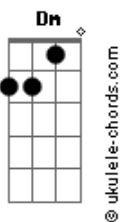

Blink 182 - 6/8

Tom: F
Intro:

Primeira Parte:

D
You live in a world I cannot believe
D
You create a world I don't want to see
Bb **D** **Dm**
And your forest's a stand of dead trees lost in the night
D
Did you ever think you'd live down the past?
D
You just wanna tie yourself to the mast
Bb

D **Dm**
All your nightmares have come t'you at last, at least in your mind

Refrão:

F **C** **Dm** **Bb**
Learn to swim in rushing rivers
F **C** **Dm**
Breaking on the shore
F **C** **Dm** **Bb**
Make your peace with broken streets
F **C** **D** **Dm**
Your face turned towards the storm
(**D** **Dm**)

Segunda Parte:

D
Your hollow accusations no one ever hears
D
Your wounded sense of pride, a guilty souvenir
Bb **D** **Dm**
All your protests and vacant excuses ring insincere
D
I just want to find a car to overturn
D
I just want to light a fire to watch it burn

Acordes

F **D** **Dm**
Now we're past the point of no return and no one is here

Refrão:

F **C** **Dm** **Bb**
Learn to swim in rushing rivers
F **C** **Dm**
Breaking on the shore
F **C** **Dm** **Bb**
Make your peace with broken streets
F **C** **D** **Dm**
Your face turned towards the storm
(**D** **Dm**) (3x)

Ponte:

You are afraid
Uneducated on where this would lead
Going on for far too long
We are sorry for the greed
Leave us in pieces and places
War torn and wronged

Dm **C** **Bb**
In between whispers and screams
Dm **C** **Bb**
You permeate my soul
Dm **C** **Bb**
Lost between nightmares and dreams
Dm **C** **Bb**
You decimate this home

Refrão:

F **C** **Dm** **Bb**
Learn to swim in rushing rivers
F **C** **Dm**
Breaking on the shore
F **C** **Dm** **Bb**
Make your peace with broken streets
F **C** **D** **Dm**
Your face turned towards the storm
Final: (**D** **Dm**) (3x) **D**