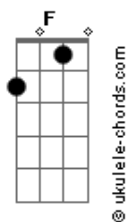

Blink 182 - 6/8

Tom: F
Intro:

Primeira Parte:

D
You live in a world I cannot believe
D
You create a world I don't want to see
Bb **D** **Dm**
And your forest's a stand of dead trees lost in the night
D
Did you ever think you'd live down the past?
D
You just wanna tie yourself to the mast
Bb

D **Dm**
All your nightmares have come t'you at last, at least in your mind

Refrão:

F **C** **Dm** **Bb**
Learn to swim in rushing rivers
F **C** **Dm**
Breaking on the shore
F **C** **Dm** **Bb**
Make your peace with broken streets
F **C** **D** **Dm**
Your face turned towards the storm
(**D** **Dm**)

Segunda Parte:

D
Your hollow accusations no one ever hears
D
Your wounded sense of pride, a guilty souvenir
Bb **D** **Dm**
All your protests and vacant excuses ring insincere
D
I just want to find a car to overturn
D
I just want to light a fire to watch it burn

Acordes

F **D** **Dm**
Now we're past the point of no return and no one is here

Refrão:

F **C** **Dm** **Bb**
Learn to swim in rushing rivers
F **C** **Dm**
Breaking on the shore
F **C** **Dm** **Bb**
Make your peace with broken streets
F **C** **D** **Dm**
Your face turned towards the storm
(**D** **Dm**) (3x)

Ponte:

You are afraid
Uneducated on where this would lead
Going on for far too long
We are sorry for the greed
Leave us in pieces and places
War torn and wronged

Dm **C** **Bb**
In between whispers and screams
Dm **C** **Bb**
You permeate my soul
Dm **C** **Bb**
Lost between nightmares and dreams
Dm **C** **Bb**
You decimate this home

Refrão:

F **C** **Dm** **Bb**
Learn to swim in rushing rivers
F **C** **Dm**
Breaking on the shore
F **C** **Dm** **Bb**
Make your peace with broken streets
F **C** **D** **Dm**
Your face turned towards the storm
Final: (**D** **Dm**) (3x) **D**