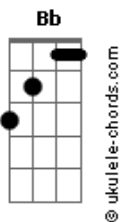

Blink 182 - 6/8

Tom: F
Intro:

Primeira Parte:

D
You live in a world I cannot believe
D
You create a world I don't want to see
Bb **D** **Dm**
And your forest's a stand of dead trees lost in the night
D
Did you ever think you'd live down the past?
D
You just wanna tie yourself to the mast
Bb

D **Dm**
All your nightmares have come t'you at last, at least in your mind

Refrão:

F **C** **Dm** **Bb**
Learn to swim in rushing rivers
F **C** **Dm**
Breaking on the shore
F **C** **Dm** **Bb**
Make your peace with broken streets
F **C** **D** **Dm**
Your face turned towards the storm
(**D** **Dm**)

Segunda Parte:

D
Your hollow accusations no one ever hears
D
Your wounded sense of pride, a guilty souvenir
Bb **D** **Dm**
All your protests and vacant excuses ring insincere
D
I just want to find a car to overturn
D
I just want to light a fire to watch it burn

Acordes

F **D** **Dm**
Now we're past the point of no return and no one is here

Refrão:

F **C** **Dm** **Bb**
Learn to swim in rushing rivers
F **C** **Dm**
Breaking on the shore
F **C** **Dm** **Bb**
Make your peace with broken streets
F **C** **D** **Dm**
Your face turned towards the storm
(**D** **Dm**) (3x)

Ponte:

You are afraid
Uneducated on where this would lead
Going on for far too long
We are sorry for the greed
Leave us in pieces and places
War torn and wronged

Dm **C** **Bb**
In between whispers and screams
Dm **C** **Bb**
You permeate my soul
Dm **C** **Bb**
Lost between nightmares and dreams
Dm **C** **Bb**
You decimate this home

Refrão:

F **C** **Dm** **Bb**
Learn to swim in rushing rivers
F **C** **Dm**
Breaking on the shore
F **C** **Dm** **Bb**
Make your peace with broken streets
F **C** **D** **Dm**
Your face turned towards the storm
Final: (**D** **Dm**) (3x) **D**