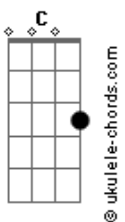

Blink 182 - 6/8

Tom: F
Intro:

Primeira Parte:

D
You live in a world I cannot believe
D
You create a world I don't want to see
Bb **D** **Dm**
And your forest's a stand of dead trees lost in the night
D
Did you ever think you'd live down the past?
D
You just wanna tie yourself to the mast
Bb

D **Dm**
All your nightmares have come t'you at last, at least in your mind

Refrão:

F **C** **Dm** **Bb**
Learn to swim in rushing rivers
F **C** **Dm**
Breaking on the shore
F **C** **Dm** **Bb**
Make your peace with broken streets
F **C** **D** **Dm**
Your face turned towards the storm
(**D** **Dm**)

Segunda Parte:

D
Your hollow accusations no one ever hears
D
Your wounded sense of pride, a guilty souvenir
Bb **D** **Dm**
All your protests and vacant excuses ring insincere
D
I just want to find a car to overturn
D
I just want to light a fire to watch it burn

Acordes

F **D** **Dm**
Now we're past the point of no return and no one is here

Refrão:

F **C** **Dm** **Bb**
Learn to swim in rushing rivers
F **C** **Dm**
Breaking on the shore
F **C** **Dm** **Bb**
Make your peace with broken streets
F **C** **D** **Dm**
Your face turned towards the storm
(**D** **Dm**) (3x)

Ponte:

You are afraid
Uneducated on where this would lead
Going on for far too long
We are sorry for the greed
Leave us in pieces and places
War torn and wronged

Dm **C** **Bb**
In between whispers and screams
Dm **C** **Bb**
You permeate my soul
Dm **C** **Bb**
Lost between nightmares and dreams
Dm **C** **Bb**
You decimate this home

Refrão:

F **C** **Dm** **Bb**
Learn to swim in rushing rivers
F **C** **Dm**
Breaking on the shore
F **C** **Dm** **Bb**
Make your peace with broken streets
F **C** **D** **Dm**
Your face turned towards the storm
Final: (**D** **Dm**) (3x) **D**