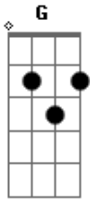

Blind Melon - New Life

Tom: C (refrão) G A E F G A E F D Dm

Acordes

© ukulele-chords.com

© ukulele-chords.com

© ukulele-chords.com

© ukulele-chords.com

© ukulele-chords.com