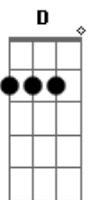

Blind Melon - Galaxy

Tom: G

E G D
Is this the place that I want to be
E G D
Is it you I want to see
E G D
Holding on,
E G D
Hold it high, show me everything
E G D
And you're leaving me
E G D
Yeah you're leaving me
E G D
You're leaving me with
E G D
Hated identity

Because the Cadillac that's sittin' in the back

Am
It isn't me
E G C
Oh no, no, no it isn't me
E G D
I'm more at home in my galaxy

E G D
Can I do the things I wanna do
E G D
That I don't do because of you
E G D E
And I'll take a left then I'll second
G D
Guess into a total mess
E G D
And you're leaving me
E G D
yeah you're leaving me
E G D E G D
You're leaving me with hated identity

Chorus

E G C
No, no, no, no it isn't me
E G C
No, no, no, no it isn't me
E G C
No it isn't me
E G C
I'm more at home in my galaxy

Acordes

© ukulele-chords.com

© ukulele-chords.com

© ukulele-chords.com

© ukulele-chords.com