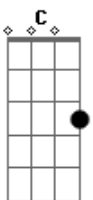

Blind Melon - Galaxy

Tom: G

E G D
Is this the place that I want to be
E G D
Is it you I want to see
E G D
Holding on,
E G D
Hold it high, show me everything
E G D
And you're leaving me
E G D
Yeah you're leaving me
E G D
You're leaving me with
E G D
Hated identity

Because the Cadillac that's sittin' in the back

Am
It isn't me
E G C
Oh no, no, no it isn't me
E G D
I'm more at home in my galaxy

E G D
Can I do the things I wanna do
E G D
That I don't do because of you
E G D E
And I'll take a left then I'll second
G D
Guess into a total mess
E G D
And you're leaving me
E G D
yeah you're leaving me
E G D E G D
You're leaving me with hated identity

Chorus

E G C
No, no, no, no it isn't me
E G C
No, no, no, no it isn't me
E G C
No it isn't me
E G C
I'm more at home in my galaxy

Acordes

© ukulele-chords.com

© ukulele-chords.com

© ukulele-chords.com

© ukulele-chords.com