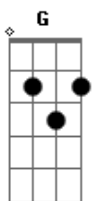

© ukulele-chords.com