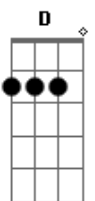

© ukulele-chords.com