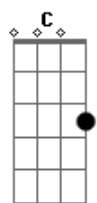

© ukulele-chords.com