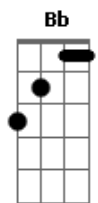

© ukulele-chords.com