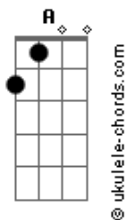

Bleach - Theme Ichigo (Number One)

tom:
 Bm
 If you wanna see some action
 A E
 Gotta be the center of attraction
 Bm D
 Make sure that they got their eyes on you
 A E
 Like a face that you see on every magazine

Bm Gb
 Now you feel like number one
 A E
 Shining bright for everyone
 Bm Gb
 Living out your fantasy
 A E
 The brightest star that's ever been

Bm D
Acordes

Feel the heat that's all around you
 A E
 Slashing like the next to cease around you
 Bm D
 Everybody wants a piece of you
 A E
 You're the queen of the scene