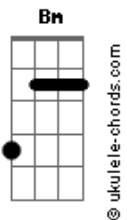

Bleach - Theme Ichigo (Number One)

tom:
 Bm
 If you wanna see some action
 A E
 Gotta be the center of attraction
 Bm D
 Make sure that they got their eyes on you
 A E
 Like a face that you see on every magazine

Bm D
 Be the focus of attention
 A E
 Be the name that everyone must mention
 Bm D
 Come out from the shadows it's your time
 A E
 'Cause tonight is the night

For everyone to see
 G Gb
 It's natural
 Bm
 You know that this is what you got to be
 E
 It must be your destiny
 G Gb
 Sensational
 A
 And you believe that

Bm Gb
 Now you feel like number one
 A E
 Shining bright for everyone
 Bm Gb
 Living out your fantasy
 A E
 The brightest star that's ever been

Bm D
Acordes

Feel the heat that's all around you
 A E
 Slashing like the next to cease around you
 Bm D
 Everybody wants a piece of you
 A E
 You're the queen of the scene