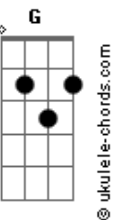

Bleach - Theme Ichigo (Number One)

tom:
 Bm
 If you wanna see some action
 A E
 Gotta be the center of attraction
 Bm D
 Make sure that they got their eyes on you
 A E
 Like a face that you see on every magazine

Bm D
 Be the focus of attention
 A E
 Be the name that everyone must mention
 Bm D
 Come out from the shadows it's your time
 A E
 'Cause tonight is the night

For everyone to see
 G Gb
 It's natural
 Bm
 You know that this is what you got to be
 E
 It must be your destiny
 G Gb
 Sensational
 A
 And you believe that

Bm Gb
 Now you feel like number one
 A E
 Shining bright for everyone
 Bm Gb
 Living out your fantasy
 A E
 The brightest star that's ever been

Bm D
Acordes

Feel the heat that's all around you
 A E
 Slashing like the next to cease around you
 Bm D
 Everybody wants a piece of you
 A E
 You're the queen of the scene