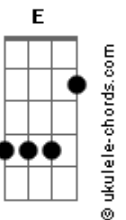

Bleach - Theme Ichigo (Number One)

tom:
 Bm
 If you wanna see some action
 A E
 Gotta be the center of attraction
 Bm D
 Make sure that they got their eyes on you
 A E
 Like a face that you see on every magazine

Bm D
 Be the focus of attention
 A E
 Be the name that everyone must mention
 Bm D
 Come out from the shadows it's your time
 A E
 'Cause tonight is the night

For everyone to see
 G Gb
 It's natural
 Bm
 You know that this is what you got to be
 E
 It must be your destiny
 G Gb
 Sensational
 A
 And you believe that

Bm Gb
 Now you feel like number one
 A E
 Shining bright for everyone
 Bm Gb
 Living out your fantasy
 A E
 The brightest star that's ever been

Bm D
Acordes

Feel the heat that's all around you
 A E
 Slashing like the next to cease around you
 Bm D
 Everybody wants a piece of you
 A E
 You're the queen of the scene