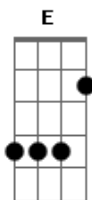

© ukulele-chords.com