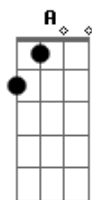

© ukulele-chords.com