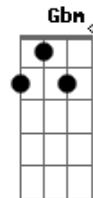

© ukulele-chords.com