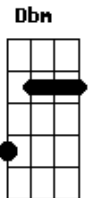

© ukulele-chords.com