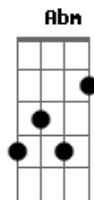

© ukulele-chords.com