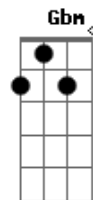

© ukulele-chords.com