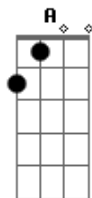

© ukulele-chords.com