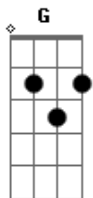

Blanco White - Outsider

Tom: G
Intro: B Dbm A E
B Dbm A

Dbm B Dbm
It don't matter where you go
Or who's right, on a sinking ship
We'll still shatter in the cold
It came alive, how it drew us in

[Refrão]

B Dbm A E
I'm found out if all I do is hide between the lines
B Dbm A E
An outsider at the door
B Dbm A E
I'm unbound, foreign on a path forever mine
B Dbm A
This outsider at the door
Gbm Dbm A
We're confined to be apart
B Dbm A
To take sides in divided cells
B Dbm A
We collide when we depart
B
Don't ask me what's the cost
Dbm A
I don't know myself

[Refrão]

B Dbm A E
I'm found out if all I do is hide between the lines

B Dbm A E
An outsider at the door
B Dbm A E
I'm unbound, foreign on a path forever mine
B Dbm A
This outsider at the door

Dbm Gbm A
There's no secret safe

That I keep from you
Abm Gbm A
They'll outlast you all
Abm Gbm A
I'm a coward not a slave to you
Dbm B A
How can I, be the silent one?

(B Dbm A E)

[Refrão]

B Dbm A E
I'm found out if all I do is hide between the lines
B Dbm A E
An outsider at the door
B Dbm A E
I'm unbound, foreign on a path forever mine
B Dbm A E
This outsider at the door
B Dbm A E
I'm found out if all I do is hide between the lines
B Dbm A E
An outsider at the door
B Dbm A E
I'm unbound, foreign on a path forever mine
B Dbm A
This outsider at the door

Acordes

© ukulele-chords.com