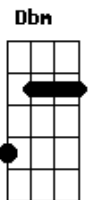

© ukulele-chords.com