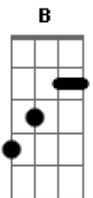

© ukulele-chords.com