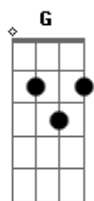

© ukulele-chords.com