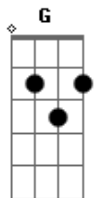

[Refrão]

Dm C G
I'm hard on the outside but if you give me time
Am G Dm
Then I could make time for your love
C G Am
I'm hard on the outside but if you see inside, inside, inside

[Segunda Parte]

Am Em Am Em
I might be messed up, but I know what's love

Acordes

© ukulele-chords.com

© ukulele-chords.com

© ukulele-chords.com

© ukulele-chords.com

© ukulele-chords.com

Am Em Am Em
You want a real taste, at least I'm not a fake
Dm
Come, come unwrap me

C
Come, come unwrap me