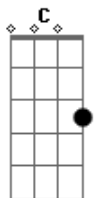

[Refrão]

Dm C G
I'm hard on the outside but if you give me time
Am G Dm
Then I could make time for your love
C G Am
I'm hard on the outside but if you see inside, inside, inside

[Segunda Parte]

Am Em Am Em
I might be messed up, but I know what's love

Acordes

© ukulele-chords.com

© ukulele-chords.com

© ukulele-chords.com

© ukulele-chords.com

© ukulele-chords.com

Am Em Am Em
You want a real taste, at least I'm not a fake
Dm
Come, come unwrap me

C
Come, come unwrap me