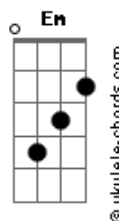

Blackpink - Shut Down

tom:
Capostrate na 1ª casa Bbm (forma dos acordes no tom de Am)

Intro: Am E Am E
Blackpink in your area eh oh
Am E Am E
Blackpink in your area eh oh

[Primeira Parte]

Am E
Keombaegi anya tteonan jeok eopseunikka
Am E
Gogaedeuri dora jinjeonghae mok kkeokkilla
Am E
Bunhongbiche eoreum drip drip drip freeze ?em on sight
Am E
Shut it down what what what what
Am E
Geimi anya jin jeogi eopseunikka
Am E
Jijeobwa ne moge mokjureun nae geonikka
Am E
Ttangbadage daheun pedal we go two zero five
Am E
Shut it down uh uh uh uh

[Pré-Refrão]

Am E
Chorok bireul naeryeo meori wiro don?t trip, baby
Am E
Gyeomsonhage geunyang anjaisseo Just sit, baby
Am E
Praying for my downfall, many have tried, baby
Am E
Catch me when you hear my Lamborghini go vroom, vroom, vroom,
vroom

[Refrão]

Am E
When we pull up you know it?s a shutdown
Am E
Ganpan naerigo mun jamga shut down
Am E
Whip it whip it whip it whip it
Am E
Whip it whip it whip it whip it
Am E
It?s black and it?s pink once the sun down
Am E
When we pull up you know it?s a shutdown
Am E
Ganpan naerigo mun jamga shut down
Am E
Whip it whip it whip it whip it
E
Whip it whip it whip it whip it
Am E Am
Keep watching me shut it down

[Segunda Parte]

Nah
Am E

Acordes

You don?t wanna be on my bad side that?s right I?m slidin?
through
Am E
Bunch of wannabes that wanna be me, me three if I was you
Am E
Been around the world, pearls on ya girl, VVS?s we invested uh
Am E
Need a lesson see the necklace, see these dresses
E
We don?t buy it we request it uh
Am E
A rockstar, a popstar but rowdier
Am E
Say bye to the paparazzi, get my good side, I?ll smile for ya
Am E
Know it ain?t fair to ya, it?s scarin? ya like what now
Am E
Blackpink in your area, the area been shut down. It?s a
shutdown