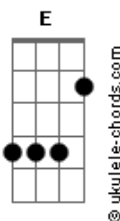

Blackpink - Shut Down

tom:
Capostrate na 1ª casa Bbm (forma dos acordes no tom de Am)

Intro: Am E Am E
Blackpink in your area eh oh
Am E Am E
Blackpink in your area eh oh

[Primeira Parte]

Am E
Keombaegi anya tteonan jeok eopseunikka
Am E
Gogaedeuri dora jinjeonghae mok kkeokkilla
Am E
Bunhongbiche eoreum drip drip drip freeze ?em on sight
Am E
Shut it down what what what what
Am E
Geimi anya jin jeogi eopseunikka
Am E
Jijeobwa ne moge mokjureun nae geonikka
Am E
Ttangbadage daheun pedal we go two zero five
Am E
Shut it down uh uh uh uh

[Pré-Refrão]

Am E
Chorok bireul naeryeo meori wiro don?t trip, baby
Am E
Gyeomsonhage geunyang anjaisseo Just sit, baby
Am E
Praying for my downfall, many have tried, baby
Am E
Catch me when you hear my Lamborghini go vroom, vroom, vroom,
vroom

[Refrão]

Am E
When we pull up you know it?s a shutdown
Am E
Ganpan naerigo mun jamga shut down
Am E
Whip it whip it whip it whip it
Am E
Whip it whip it whip it whip it
Am E
It?s black and it?s pink once the sun down
Am E
When we pull up you know it?s a shutdown
Am E
Ganpan naerigo mun jamga shut down
Am E
Whip it whip it whip it whip it
E
Whip it whip it whip it whip it
Am E Am
Keep watching me shut it down

[Segunda Parte]

Nah
Am E

Acordes

You don?t wanna be on my bad side that?s right I?m slidin?
through
Am E
Bunch of wannabes that wanna be me, me three if I was you
Am E
Been around the world, pearls on ya girl, VVS?s we invested uh
Am E
Need a lesson see the necklace, see these dresses
E
We don?t buy it we request it uh
Am E
A rockstar, a popstar but rowdier
Am E
Say bye to the paparazzi, get my good side, I?ll smile for ya
Am E
Know it ain?t fair to ya, it?s scarin? ya like what now
Am E
Blackpink in your area, the area been shut down. It?s a
shutdown