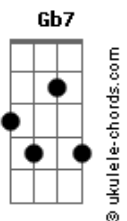

# Blackpink - Hard to Love

tom:  
 Capotraste na 3ª casa  
 Intro: **Em**  
 Ain't no magic tool to fix it  
**A**  
 You should keep your distance  
**Em** **A**  
 I'm only telling you because I care

[Refrão]

**G** **D**  
 'Cause I'm hard to love, find it hard to trust  
**Bm** **A**  
 When it feels too good, I just fuck it up  
**G** **D**  
 You want all of me, I can't give that much  
**Bm** **A** **Gbm**  
 So don't fall too hard 'cause I'm hard to love

[Pré-Refrão]

**Em** **A** **D** **B**  
 I'm hard to love  
**Em** **A** **D** **B**  
 Yeah

(Hard to love)

[Primeira Parte]

**Em** **A**  
 Never meant to cause you a problem  
**Bm** **B7**  
 Here I am yet once again with the same old story  
**Em** **A**  
 You don't see the issues, I got 'em  
**Bm**  
 Yeah, I do (yeah, I do)  
**Gbm**  
 Yeah, it's true (yeah, it's true)  
**Em** **A**  
 I'll make it feel like heaven, but I swear I'm not a saint  
**Bm** **B7**  
 And you won't see the truth 'caus? I'll be kissing it away  
**Em** **A**  
 Yeah, I'll be all you need until I'm driving you insan?  
**Bm** **Gbm**  
 Baby, all I'm tryna do is save you the pain

## Acordes

[Refrão]

**G** **D**  
 'Cause I'm hard to love, find it hard to trust  
**Bm** **A**  
 When it feels too good, I just fuck it up  
**G** **D**  
 You want all of me, I can't give that much  
**Bm** **A** **Gbm**  
 So don't fall too hard 'cause I'm hard to love