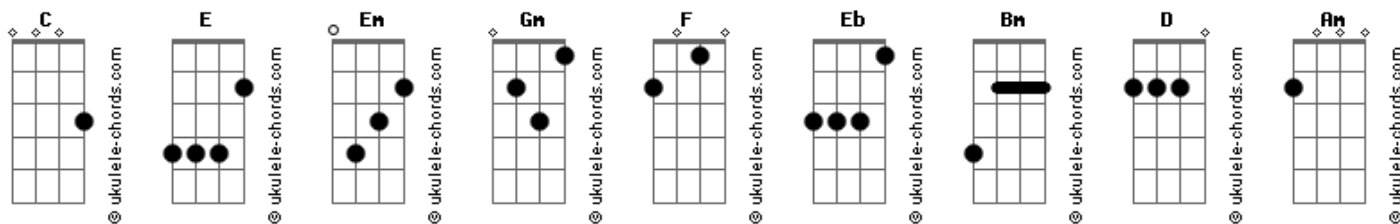

Blackfield - Perfect World

Tom: C

VERSE 1

Em
 Here on the other side
Gm
 You've found a place to hide
F **Eb**
 So wave goodbye to your wasted life

VERSE 2

Em
 You never seem to care
Gm
 If God can hear your prayers
F **Eb**
 There's no sign of angels in the air

CHORUS

Em
 So light my way
Bm
 And wish me sunny days
D **Am**
 A wish will be reborn to a perfect world
Em
 So dry your tears
Bm
 And tear up all your fears
D **Am**
 A wish will be reborn to a perfect world

Acordes

VERSE 3

Em
 You always plead for time
Gm
 To say what's on your mind
F
 You're always scared
Eb
 But making out you're fine

VERSE 4

Em
 You leave no one to cry
Gm
 On the day you die
F **Eb**
 They hate you more than you hate to be alive