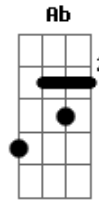

Blackfield - Lullaby

Tom: C

Intro: C - C - CM7 - Am - A - A2 - C - C - CM7
- Am - Ab - C

C G Am
Share my cup
G C
Tie me up
G Am
Never apart
Ab C
Break my heart

C G Am
Go to sleep
G C
Wound me deep
G Am
Be at peace
Ab C
Make me bleed

Instrumental: Bb - F - G - C - Bb - F - G

C G Am
Do no harm

G C
Twist my arm
G Am
Lie with grace
Ab C
Smash my face
C G Am
Kiss the ground
G C
Track me down
G Am
Stop the noise
Ab C
Smash my toys

Instrumental: Bb - F - G - C - Bb - F - G

C Bb F
How does it feel without your drugs?
Eb
Sing you a lullaby
C Bb F
How does it feel without my love?
Eb
Sing you a lullaby

Acordes

© ukulele-chords.com

© ukulele-chords.com

© ukulele-chords.com

© ukulele-chords.com