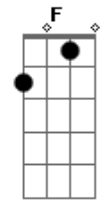

© ukulele-chords.com