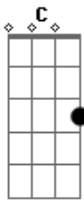

Blackfield - Lullaby

Tom: C

Intro: C - C - CM7 - Am - A - A2 - C - C - CM7
- Am - Ab - C

C G Am
Share my cup
G C
Tie me up
G Am
Never apart
Ab C
Break my heart

C G Am
Go to sleep
G C
Wound me deep
G Am
Be at peace
Ab C
Make me bleed

Instrumental: Bb - F - G - C - Bb - F - G

C G Am
Do no harm

G C
Twist my arm
G Am
Lie with grace
Ab C
Smash my face
C G Am
Kiss the ground
G C
Track me down
G Am
Stop the noise
Ab C
Smash my toys

Instrumental: Bb - F - G - C - Bb - F - G

C Bb F
How does it feel without your drugs?
Eb
Sing you a lullaby
C Bb F
How does it feel without my love?
Eb
Sing you a lullaby

Acordes

© ukulele-chords.com

© ukulele-chords.com

© ukulele-chords.com

© ukulele-chords.com

© ukulele-chords.com

© ukulele-chords.com

© ukulele-chords.com

© ukulele-chords.com