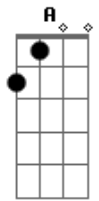

Blackfield - Lullaby

Tom: C

Intro: C - C - CM7 - Am - A - A2 - C - C - CM7
- Am - Ab - C

C G Am
Share my cup
G C
Tie me up
G Am
Never apart
Ab C
Break my heart

C G Am
Go to sleep
G C
Wound me deep
G Am
Be at peace
Ab C
Make me bleed

Instrumental: Bb - F - G - C - Bb - F - G

C G Am
Do no harm

G C
Twist my arm
G Am
Lie with grace
Ab C
Smash my face
C G Am
Kiss the ground
G C
Track me down
G Am
Stop the noise
Ab C
Smash my toys

Instrumental: Bb - F - G - C - Bb - F - G

C Bb F
How does it feel without your drugs?
Eb
Sing you a lullaby
C Bb F
How does it feel without my love?
Eb
Sing you a lullaby

Acordes

© ukulele-chords.com