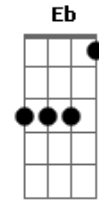

© ukulele-chords.com