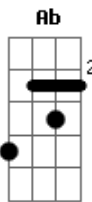

© ukulele-chords.com