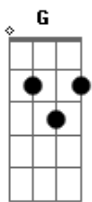

© ukulele-chords.com