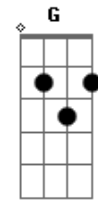

Blackfield - Lullaby

Tom: C

Intro: C - C - CM7 - Am - A - A2 - C - C - CM7
- Am - Ab - C

C G Am
Share my cup
G C
Tie me up
G Am
Never apart
Ab C
Break my heart

C G Am
Go to sleep
G C
Wound me deep
G Am
Be at peace
Ab C
Make me bleed

Instrumental: Bb - F - G - C - Bb - F - G

C G Am
Do no harm

G C
Twist my arm
G Am
Lie with grace
Ab C
Smash my face
C G Am
Kiss the ground
G C
Track me down
G Am
Stop the noise
Ab C
Smash my toys

Instrumental: Bb - F - G - C - Bb - F - G

C Bb F
How does it feel without your drugs?
Eb
Sing you a lullaby
C Bb F
How does it feel without my love?
Eb
Sing you a lullaby

Acordes

© ukulele-chords.com

© ukulele-chords.com

© ukulele-chords.com

© ukulele-chords.com