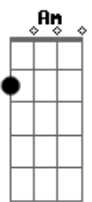

© ukulele-chords.com