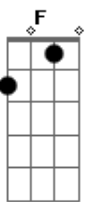

© ukulele-chords.com