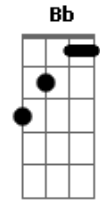

© ukulele-chords.com