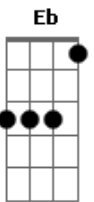

© ukulele-chords.com