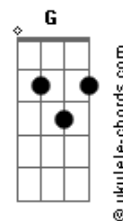

Blackfield - After All

tom:

Intro: Bm D G Em

Bm
Oh father I can hear you
D
In my head I can hear your voice
G7M
You still casting shadows
Em
In your behind every door
Bm
Through the years it's getting messy
D
There's no answer in the open void
G
No one is living with his white flag
Em
Too busy in our silent world

B
Here I am
Em
I'm lost in field
C7M
And my home is miles away
B Abm
City lights
G
Seducing me like a mistress
Makes me realize
A
We're no different after all

(Bm D G Em)

Bm
Now I guess it's too late

Acordes

D
We can't say we didn't try
G7M
In your soul there is a compress
Em
I'm holding yours, you're holding mine
B
Here I am
Em
I'm lost in field
C7M
And my home is miles away
B Abm
City lights
G
Seducing me like a mistress
Makes me realize
A
We're no different after all

(Bm D G Em)

B
Here I am
Em
I'm lost in field
C7M
And my home is miles away
B Abm
City lights
G
Seducing me like a mistress
Makes me realize
A
We're no different after all

[Final] Bm D G Em