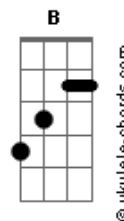

Blackfield - After All

tom:

Intro: Bm D G Em

Bm
Oh father I can hear you
D
In my head I can hear your voice
G7M
You still casting shadows
Em
In your behind every door
Bm
Through the years it's getting messy
D
There's no answer in the open void
G
No one is living with his white flag
Em
Too busy in our silent world

B
Here I am
Em
I'm lost in field
C7M
And my home is miles away
B Abm
City lights
G
Seducing me like a mistress
Makes me realize
A
We're no different after all

(Bm D G Em)

Bm
Now I guess it's too late

Acordes

D
We can't say we didn't try
G7M
In your soul there is a compress
Em
I'm holding yours, you're holding mine
B
Here I am
Em
I'm lost in field
C7M
And my home is miles away
B Abm
City lights
G
Seducing me like a mistress
Makes me realize
A
We're no different after all

(Bm D G Em)

B
Here I am
Em
I'm lost in field
C7M
And my home is miles away
B Abm
City lights
G
Seducing me like a mistress
Makes me realize
A
We're no different after all

[Final] Bm D G Em