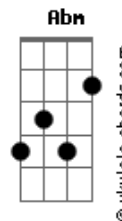

# Blackfield - After All

tom:

Intro: Bm D G Em

Bm  
Oh father I can hear you  
D  
In my head I can hear your voice  
G7M  
You still casting shadows  
Em  
In your behind every door  
Bm  
Through the years it's getting messy  
D  
There's no answer in the open void  
G  
No one is living with his white flag  
Em  
Too busy in our silent world

B  
Here I am  
Em  
I'm lost in field  
C7M  
And my home is miles away  
B Abm  
City lights  
G  
Seducing me like a mistress  
Makes me realize  
A  
We're no different after all

( Bm D G Em )

Bm  
Now I guess it's too late

## Acordes

D  
We can't say we didn't try  
G7M  
In your soul there is a compress  
Em  
I'm holding yours, you're holding mine  
B  
Here I am  
Em  
I'm lost in field  
C7M  
And my home is miles away  
B Abm  
City lights  
G  
Seducing me like a mistress  
Makes me realize  
A  
We're no different after all