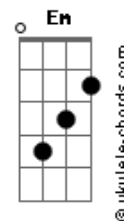

Blackfield - After All

tom:

Intro: Bm D G Em

Bm
Oh father I can hear you
D
In my head I can hear your voice
G7M
You still casting shadows
Em
In your behind every door
Bm
Through the years it's getting messy
D
There's no answer in the open void
G
No one is living with his white flag
Em
Too busy in our silent world

B
Here I am
Em
I'm lost in field
C7M
And my home is miles away
B Abm
City lights
G
Seducing me like a mistress
Makes me realize
A
We're no different after all

(Bm D G Em)

Bm
Now I guess it's too late

Acordes

D
We can't say we didn't try
G7M
In your soul there is a compress
Em
I'm holding yours, you're holding mine
B
Here I am
Em
I'm lost in field
C7M
And my home is miles away
B Abm
City lights
G
Seducing me like a mistress
Makes me realize
A
We're no different after all

(Bm D G Em)

B
Here I am
Em
I'm lost in field
C7M
And my home is miles away
B Abm
City lights
G
Seducing me like a mistress
Makes me realize
A
We're no different after all

[Final] Bm D G Em