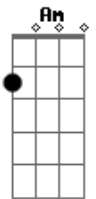

Blackberry Smoke - Let Me Down Easy

Tom: A

m [Intro] C Am F C

C Am F C
Let me down easy if you can

I'm not half as strong as you think I am

G F
It may seem like I don't care, baby, that's just my disguise

G F
Look closer and you'll see I'm still a kid behind the eyes

C Am F C
Let me down easy if you can
C Am F
I'm not half as strong as you think I am
E F
I guess I'll try to take it like a man
C Am F C
Let me down easy if you can

Acordes

© ukulele-chords.com

© ukulele-chords.com