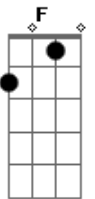

© ukulele-chords.com