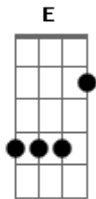

© ukulele-chords.com