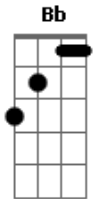

© ukulele-chords.com