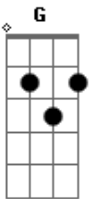

© ukulele-chords.com