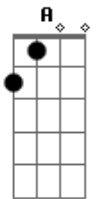

Blackberry Smoke - Let Me Down Easy

Tom: A

m [Intro] C Am F C

C Am F C
Let me down easy if you can

I'm not half as strong as you think I am

G F
It may seem like I don't care, baby, that's just my disguise

G F
Look closer and you'll see I'm still a kid behind the eyes

G F
I'm barely on my feet and one more lick would put me down

G F G
Show a little mercy, honey, I'm pleadin' with you now

C Am F C
Let me down easy if you can

I'm not half as strong as you think I am

E F
I guess I'll try to take it like a man

C Am F
Let me down easy if you can

G F

Maybe I'm the crazy one, 'cause there ain't no way it's you
G F
I guess I'll let you go 'cause it's the least that I could do
G F
Hopefully I'll make it and I'll be alright in time
G F G
I'll prob'ly go to pieces now, but darlin' you'll be fine

C Am F C
Let me down easy if you can
C Am F
I'm not half as strong as you think I am

[Solo] Bb F C Dm G

G F
Someday when we're older, we'll look back on this and smile
G F G
I though I had it handled, baby, I missed it by a mile

C Am F C
Let me down easy if you can
C Am F
I'm not half as strong as you think I am
E F
I guess I'll try to take it like a man
C Am F C
Let me down easy if you can

Acordes

© ukulele-chords.com