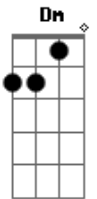

© ukulele-chords.com