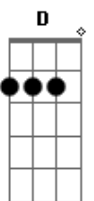

© ukulele-chords.com