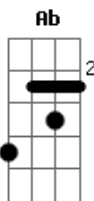

© ukulele-chords.com