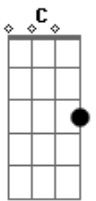

© ukulele-chords.com