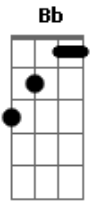

© ukulele-chords.com