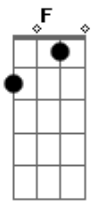

Whatever you need

You thought I wouldn't come around to you, around to you
You know I was down for you, down for you
Now I'm wishing I never bowed to you, bowed to you
I'm in the shit I can't get out of, I'm not proud of
Hate the sound of all these songs about you, songs about you
You know I was wrong about you, wrong about you
Let you hold onto this cash, let you hold onto
I'm in the shit I can't get out of, I ain't proud of
I'm running out of time to hold you close
I'm running out of time to be your man, yup
I'm just lost in the moment, yeah
I'm just zonin'
I'm running out of time to hold you down
Running out of time to be your man, yeah
I'm just lost in this moment, yeah
I've been zonin'
You know that I could get you more, a little more
Whatever you need, what you need
I could get you more, a little more
Whatever you need

Acordes

© ukulele-chords.com