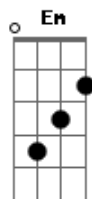

Black Sea Dahu - My Dear

tom:

C

[Primeira Parte]

C G Am Em F
 My dear you have to learn that we all are sitting in the same boat

C G Am Em F
 My dear you have to know that we all are feeling so alone like you

Em Am
 We could pack our things and go
 Em F C
 We could pack our things and go right now

(Em Am Em F C)

[Segunda Parte]

C G Am Em F
 My dear you have to see that you can still become what you want to be

C G Am Em F
 And my dear you have to go when you don't feel like it's a

Acordes

© ukulele-chords.com

© ukulele-chords.com

© ukulele-chords.com

© ukulele-chords.com

© ukulele-chords.com

© ukulele-chords.com

place to grow
 Em Am
 You can turn your back and go
 Em F C
 You can turn your back and go right now

(Em Am Em F C)

[Terceira Parte]

C G Am Em
 My dear you have to know that we all don't have anything under control