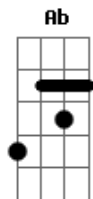

Black Sea Dahu - My Dear

tom:

C

[Primeira Parte]

C G Am Em F
 My dear you have to learn that we all are sitting in the same boat

C G Am Em F
 My dear you have to know that we all are feeling so alone like you

C G Am Em F
 And my dear you have to go when you don't feel like it's a

Acordes

© ukulele-chords.com

© ukulele-chords.com

© ukulele-chords.com

© ukulele-chords.com

© ukulele-chords.com

© ukulele-chords.com

place to grow
 Em Am
 You can turn your back and go
 Em F C
 You can turn your back and go right now

(Em Am Em F C)

[Terceira Parte]

C G Am Em
 My dear you have to know that we all don't have anything under control