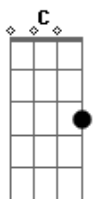

Black Sea Dahu - My Dear

tom:

C

[Primeira Parte]

C G Am Em F
My dear you have to learn that we all are sitting in the same boat

C G Am Em F
My dear you have to know that we all are feeling so alone like you

Em Am
We could pack our things and go
Em F C
We could pack our things and go right now

(Em Am Em F C)

[Segunda Parte]

C G Am Em F
My dear you have to see that you can still become what you want to be

C G Am Em F
And my dear you have to go when you don't feel like it's a

Acordes

© ukulele-chords.com