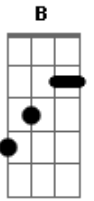

© ukulele-chords.com