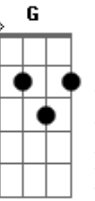

© ukulele-chords.com