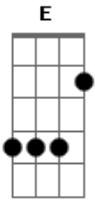

Black Sabbath - Under the Sun

Tom: **E**

Riff **F**

Tune down to **Db** (1.5 steps)

Intro:

Riff **G**

Riff **A**

Outro

Riff **B**

This is incorrect, but close enough.

Song Structure:

- Intro x 3
- Riff **A** x 20
- Riff **B** x 1
- Riff **A** x 20
- Riff **B** x 1
- Riff **C** x 10
- Riff **D** x 10
- Riff **E** x 4
- Riff **F** x 8
- Riff **A** x 20
- Riff **B** x 1
- Riff **G** x 8
- Outro x 3

Riff **C**

Riff **D**

Riff **E**

Acordes

© ukulele-chords.com