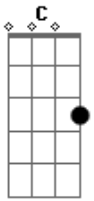

© ukulele-chords.com