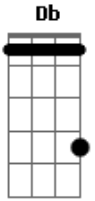

© ukulele-chords.com