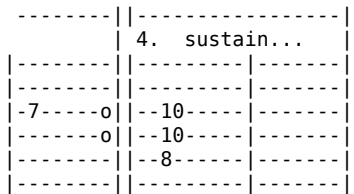

Black Sabbath - Sleeping Village

Tom: A

from the album Black Sabbath.

mind, _ feel at
ease. _____

Em (add Gb)

-----

sent by: Hugo_MSD

Em (add Gb)

sustain...

----- Faster

- h - hammer on
- p - pull-off
- b - bend
- / - slide up
- \ - slide down
- ~ - vibrato
- x - scratch the string, not playing any particular note.

2. sustain...
D A

when there are several slides between 2 notes, it means that you must do it as if there was only one normal slide, but make it slowly.

(Drums only)

(D Bass)

Em (add Gb)

Em (add Gb)

Red sun

Em (add Gb)

ri - sing _____ in the sky;_
sleep-ing

Em (add Gb)

sustain... D A C

vil - lage _____ cock-erel's cry._
Soft breeze

1.2.3.

Em (add Gb)