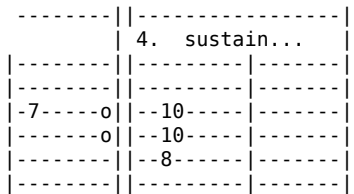

Faster

h - hammer on
p - pull-off
b - bend
/ - slide up
\ - slide down
~ - vibrato
x - scratch the string, not playing any particular note.

2. sustain...
D A

when there are several slides between 2 notes, it means that you must do it as if there was only one normal slide, but make it slowly.

(Drums only)

(D Bass)

Em (add Gb)

Em (add Gb)

Red sun

Em (add Gb)

ri - sing _____ in the sky;_
sleep-ing

Em (add Gb)

sustain... D A C

vil - lage _____ cock-erel's cry._
Soft breeze

Em (add Gb)

1.2.3.

blow-ing in the trees._
Peace of

Em (add Gb)

Em (add Gb)

Acordes