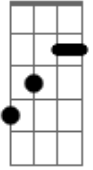

Black Sabbath - Psycho Man

Tom: **B**

Intro: /chorus riff

pre-solo riff

solo backing riff

last time

verse riff 2

1st time

2nd time

"When he's killed again"

time "Watch out"

1st few times

last

Acordes

B

© ukulele-chords.com