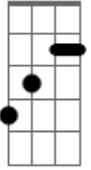

Black Sabbath - Psycho Man

Tom: **B**

Intro: /chorus riff

pre-solo riff

solo backing riff

last time

verse riff 2

1st time

2nd time

"When he's killed again"

time "Watch out"

1st few times

last

Acordes

B

© ukulele-chords.com