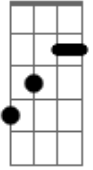

Black Sabbath - Psycho Man

Tom: B

Intro: /chorus riff

pre-solo riff

solo backing riff

last time

verse riff 2

1st time

2nd time

"When he's killed again"

time "Watch out"

1st few times

last

Acordes

B

© ukulele-chords.com