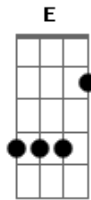

© ukulele-chords.com