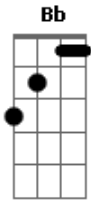

© ukulele-chords.com