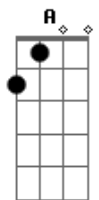

Black Sabbath - Never Say Die

tom:

Intro: A B D A
A B D A
A B D A
A B D A

A B D A
People going nowhere, taken for a ride
A B D A
Looking for the answers that they know inside
A B D A
Searching for a reason, looking for a rhyme
A B D A
Snow White's mirror said: Partners in crime!

F Am
Don't they ever have to worry?
F Am
Don't you ever wonder why?
F Am
It's a part of me that tells you
G
Oh, don't you ever, don't ever say die
G A B D A
Never, never, never say die again

A B D A
Sunday's satisfaction, Monday's home and dry
A B D A
Truth is on the doorstep, welcome in the lie
A B D A
All dressed up in sorrow, got no place to go
A B D A
Hold back, `till it's ready, taking it slow

F Am

Acordes

© ukulele-chords.com