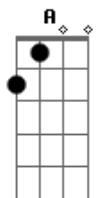

Black Sabbath - Never Say Die

tom:

Intro: A B D A
A B D A
A B D A
A B D A

A B D A
People going nowhere, taken for a ride
A B D A
Looking for the answers that they know inside
A B D A
Searching for a reason, looking for a rhyme
A B D A
Snow White's mirror said: Partners in crime!

F Am
Don't they ever have to worry?
F Am
Don't you ever wonder why?
F Am
It's a part of me that tells you
G
Oh, don't you ever, don't ever say die
G A B D A
Never, never, never say die again

A B D A
Sunday's satisfaction, Monday's home and dry
A B D A
Truth is on the doorstep, welcome in the lie
A B D A
All dressed up in sorrow, got no place to go
A B D A
Hold back, `till it's ready, taking it slow

F Am

Acordes

© ukulele-chords.com