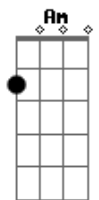

© ukulele-chords.com