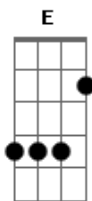

© ukulele-chords.com