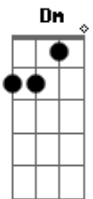

© ukulele-chords.com