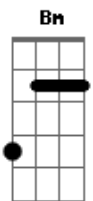

© ukulele-chords.com