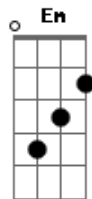

© ukulele-chords.com