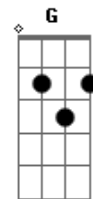

© ukulele-chords.com