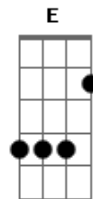

© ukulele-chords.com