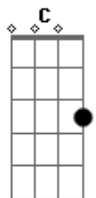

© ukulele-chords.com