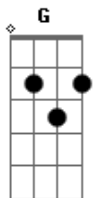

© ukulele-chords.com