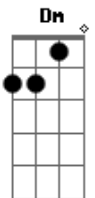

© ukulele-chords.com