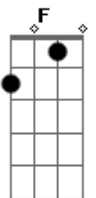

© ukulele-chords.com