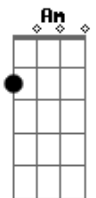

Am
Not showing any signs of life
C
Try to look alive when they're dropping like flies
G
Saddle up, we gonna ride now
(Am)
F
Girl, just let me know now
Dm
How far will you go now
Am
In my Psycho 69?
(Am)
F
Girl, just let me know now
Dm
How far will you go now
Am
In my Psycho 69?
Dm
Ah oh
Am
Just let it fall like pouring rain
Am
My tears, they wash away
C
Tried but it wouldn't take
G
Slowly driving me insane
F
Seek and you shall find
Dm
Tonight we gonna ride
Am
In my Psycho 69
Psycho 69
F
Girl, just let me know now
Dm
How far will you go now
Am
In my Psycho 69?
F
Girl, just let me know now
Dm
How far will you go now
Am
In my Psycho 69?
F
Girl, just let me know now
Dm
How far will you go now
Am
In my Psycho 69?

Acordes

© ukulele-chords.com