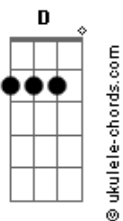

Black Mountain Side - Alícia

tom:
Gm (forma dos acordes no tom de Am)
Afinação: D G C F A D

Intro: Am C Em
Am C Em
Am C Em
G D A

Am C Em Am
Daddy, will you come home to put me in my bed
C Em Am
Will you be near by when i'm feeling sad
C Em G D A
Will you be here beside me if i lose my happiness again

Am C Em Am
Daddy, will you be patient when i lose my mind
C Em Am
Will you be nice with me at all the time
C Em G D A
If you don't mind i wanna sleep beside you in your bed tonight

Em D G
Alícia
Em D G
God is in your eyes
Em D G
Baby you'll be fine
Am C G
Even if i have been gone, you will never be alone
F A Am
If you feel like giving up, close your eyes and feel the sun
F D C G
And remember every day that your home is anywhere, as long as your heart is in there

Am C Em Am
Daddy, inside my bad dreams will you be around
C Em Am
To take me in your arms and lead me out
C Em G D A
Daddy will you be holding me when i'm feeling off the ground

Am C Em Am
Daddy, i wonder if you will be by my side
C Em Am
When i am waking on the other side

Acordes

C Em G D A
May our Heavenly Daddy let me fly with you 'till the end of times

Em D G
Alícia
Em D G
God is in your smile
Em D G
My beloved child
Am C G
Daddy will be by your side, watching over through the night
C F Am
If the things are getting bad, i will sing you a lullaby
C G F D

E
But remember every day, there will always be another day in paradise
(C Em C Em)

C
Fairies are born this way
Em C
By flower's pollen blown on the father's day
Em C
You came into my arms, your tears went way
Em C
Happiness became suddenly my friend
G
A star that shone for me
F D G
And the sky woud never be the same

(A E Gbm)
(A Dbm Gbm)
(A E Gbm)
(A Dbm D)
(A Dbm D A)

Gbm E A
Love will find a way
Gbm E A
Love will find a way
Gbm E A Dbm Gbm E A
Love will always find a way for us

[Final] Gbm E A Dbm Gbm