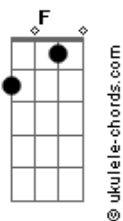

Black Mountain Side - Alícia

tom:
Gm (forma dos acordes no tom de Am)
Afinação: D G C F A D

Intro: Am C Em
Am C Em
Am C Em
G D A

Am C Em Am
Daddy, will you come home to put me in my bed
C Em Am
Will you be near by when i'm feeling sad
C Em G D A
Will you be here beside me if i lose my happiness again

Am C Em Am
Daddy, will you be patient when i lose my mind
C Em Am
Will you be nice with me at all the time
C Em G D A
If you don't mind i wanna sleep beside you in your bed tonight

Em D G
Alícia
Em D G
God is in your eyes
Em D G
Baby you'll be fine
Am C G
Even if i have been gone, you will never be alone
F A Am
If you feel like giving up, close your eyes and feel the sun
F D C G
And remember every day that your home is anywhere, as long as your heart is in there

Am C Em Am
Daddy, inside my bad dreams will you be around
C Em Am
To take me in your arms and lead me out
C Em G D A
Daddy will you be holding me when i'm feeling off the ground

Am C Em Am
Daddy, i wonder if you will be by my side
C Em Am
When i am waking on the other side

Acordes

C Em G D A
May our Heavenly Daddy let me fly with you 'till the end of times

Em D G
Alícia
Em D G
God is in your smile
Em D G
My beloved child
Am C G
Daddy will be by your side, watching over through the night
C F Am
If the things are getting bad, i will sing you a lullaby
C G F D

E
But remember every day, there will always be another day in paradise
(C Em C Em)

C
Fairies are born this way
Em C
By flower's pollen blown on the father's day
Em C
You came into my arms, your tears went way
Em C
Happiness became suddenly my friend
G
A star that shone for me
F D G
And the sky woud never be the same

(A E Gbm)
(A Dbm Gbm)
(A E Gbm)
(A Dbm D)
(A Dbm D A)

Gbm E A
Love will find a way
Gbm E A
Love will find a way
Gbm E A Dbm Gbm E A
Love will always find a way for us

[Final] Gbm E A Dbm Gbm