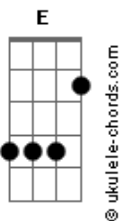

Black Mountain Side - Alícia

tom:
Gm (forma dos acordes no tom de Am)
Afinação: D G C F A D

Intro: Am C Em
Am C Em
Am C Em
G D A

Am C Em Am
Daddy, will you come home to put me in my bed
C Em Am
Will you be near by when i'm feeling sad
C Em G D A
Will you be here beside me if i lose my happiness again

Am C Em Am
Daddy, will you be patient when i lose my mind
C Em Am
Will you be nice with me at all the time
C Em G D A
If you don't mind i wanna sleep beside you in your bed tonight

Em D G
Alícia
Em D G
God is in your eyes
Em D G
Baby you'll be fine
Am C G
Even if i have been gone, you will never be alone
F A Am
If you feel like giving up, close your eyes and feel the sun
F D C G
And remember every day that your home is anywhere, as long as your heart is in there

Acordes

C Em G D A
May our Heavenly Daddy let me fly with you 'till the end of times

Em D G
Alícia
Em D G
God is in your smile
Em D G
My beloved child
Am C G
Daddy will be by your side, watching over through the night
C F Am
If the things are getting bad, i will sing you a lullaby
C G F D

(A E Gbm)
(A Dbm Gbm)
(A E Gbm)
(A Dbm D)
(A Dbm D A)

Gbm E A
Love will find a way
Gbm E A
Love will find a way
Gbm E A Dbm Gbm E A
Love will always find a way for us

[Final] Gbm E A Dbm Gbm