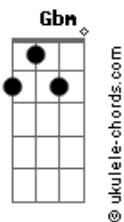

Black Mountain Side - Alícia

tom:
Gm (forma dos acordes no tom de Am)
Afinação: D G C F A D

Intro: Am C Em
Am C Em
Am C Em
G D A

Am C Em Am
Daddy, will you come home to put me in my bed
C Em Am
Will you be near by when i'm feeling sad
C Em G D A
Will you be here beside me if i lose my happiness again

Am C Em Am
Daddy, will you be patient when i lose my mind
C Em Am
Will you be nice with me at all the time
C Em G D A
If you don't mind i wanna sleep beside you in your bed tonight

Em D G
Alícia
Em D G
God is in your eyes
Em D G
Baby you'll be fine
Am C G
Even if i have been gone, you will never be alone
F A Am
If you feel like giving up, close your eyes and feel the sun
F D C G
And remember every day that your home is anywhere, as long as your heart is in there

Am C Em Am
Daddy, inside my bad dreams will you be around
C Em Am
To take me in your arms and lead me out
C Em G D A
Daddy will you be holding me when i'm feeling off the ground

Am C Em Am
Daddy, i wonder if you will be by my side
C Em Am
When i am waking on the other side

Acordes

C Em G D A
May our Heavenly Daddy let me fly with you 'till the end of times

Em D G
Alícia
Em D G
God is in your smile
Em D G
My beloved child
Am C G
Daddy will be by your side, watching over through the night
C F Am
If the things are getting bad, i will sing you a lullaby
C G F D

E
But remember every day, there will always be another day in paradise
(C Em C Em)

C
Fairies are born this way
Em C
By flower's pollen blown on the father's day
Em C
You came into my arms, your tears went way
Em C
Happiness became suddenly my friend
G
A star that shone for me
F D G
And the sky woud never be the same

(A E Gbm)
(A Dbm Gbm)
(A E Gbm)
(A Dbm D)
(A Dbm D A)

Gbm E A
Love will find a way
Gbm E A
Love will find a way
Gbm E A Dbm Gbm E A
Love will always find a way for us

[Final] Gbm E A Dbm Gbm