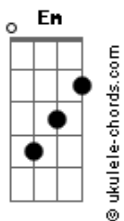

Black Mountain Side - Alícia

tom:
Gm (forma dos acordes no tom de Am)
Afinação: D G C F A D

Intro: Am C Em
Am C Em
Am C Em
G D A

Am C Em Am
Daddy, will you come home to put me in my bed
C Em Am
Will you be near by when i'm feeling sad
C Em G D A
Will you be here beside me if i lose my happiness again

Am C Em Am
Daddy, will you be patient when i lose my mind
C Em Am
Will you be nice with me at all the time
C Em G D A
If you don't mind i wanna sleep beside you in your bed tonight

Em D G
Alícia
Em D G
God is in your eyes
Em D G
Baby you'll be fine
Am C G
Even if i have been gone, you will never be alone
F A Am
If you feel like giving up, close your eyes and feel the sun
F D C G
And remember every day that your home is anywhere, as long as your heart is in there

Acordes

C Em G D A
May our Heavenly Daddy let me fly with you 'till the end of times

Em D G
Alícia
Em D G
God is in your smile
Em D G
My beloved child
Am C G
Daddy will be by your side, watching over through the night
C F Am
If the things are getting bad, i will sing you a lullaby
C G F D

(A E Gbm)
(A Dbm Gbm)
(A E Gbm)
(A Dbm D)
(A Dbm D A)

Gbm E A
Love will find a way
Gbm E A
Love will find a way
Gbm E A Dbm Gbm E A
Love will always find a way for us

[Final] Gbm E A Dbm Gbm