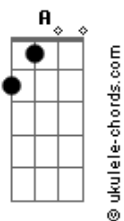

Black Mountain Side - Alícia

tom:
Gm (forma dos acordes no tom de Am)
Afinação: D G C F A D

Intro: Am C Em
Am C Em
Am C Em
G D A

Am C Em Am
Daddy, will you come home to put me in my bed
C Em Am
Will you be near by when i'm feeling sad
C Em G D A
Will you be here beside me if i lose my happiness again

Am C Em Am
Daddy, will you be patient when i lose my mind
C Em Am
Will you be nice with me at all the time
C Em G D A
If you don't mind i wanna sleep beside you in your bed tonight

Em D G
Alícia
Em D G
God is in your eyes
Em D G
Baby you'll be fine
Am C G
Even if i have been gone, you will never be alone
F A Am
If you feel like giving up, close your eyes and feel the sun
F D C G
And remember every day that your home is anywhere, as long as your heart is in there

Am C Em Am
Daddy, inside my bad dreams will you be around
C Em Am
To take me in your arms and lead me out
C Em G D A
Daddy will you be holding me when i'm feeling off the ground

Am C Em Am
Daddy, i wonder if you will be by my side
C Em Am
When i am waking on the other side

Acordes

C Em G D A
May our Heavenly Daddy let me fly with you 'till the end of times

Em D G
Alícia
Em D G
God is in your smile
Em D G
My beloved child
Am C G
Daddy will be by your side, watching over through the night
C F Am
If the things are getting bad, i will sing you a lullaby
C G F D

E
But remember every day, there will always be another day in paradise
(C Em C Em)

C
Fairies are born this way
Em C
By flower's pollen blown on the father's day
Em C
You came into my arms, your tears went way
Em C
Happiness became suddenly my friend
G
A star that shone for me
F D G
And the sky woud never be the same

(A E Gbm)
(A Dbm Gbm)
(A E Gbm)
(A Dbm D)
(A Dbm D A)

Gbm E A
Love will find a way
Gbm E A
Love will find a way
Gbm E A Dbm Gbm E A
Love will always find a way for us

[Final] Gbm E A Dbm Gbm