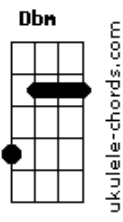

Black Mountain Side - Alícia

tom:
Gm (forma dos acordes no tom de Am)
Afinação: D G C F A D

Intro: Am C Em
Am C Em
Am C Em
G D A

Am C Em Am
Daddy, will you come home to put me in my bed
C Em Am
Will you be near by when i'm feeling sad
C Em G D A
Will you be here beside me if i lose my happiness again

Am C Em Am
Daddy, will you be patient when i lose my mind
C Em Am
Will you be nice with me at all the time
C Em G D A
If you don't mind i wanna sleep beside you in your bed tonight

Em D G
Alícia
Em D G
God is in your eyes
Em D G
Baby you'll be fine
Am C G
Even if i have been gone, you will never be alone
F A Am
If you feel like giving up, close your eyes and feel the sun
F D C G
And remember every day that your home is anywhere, as long as your heart is in there

Acordes

C Em G D A
May our Heavenly Daddy let me fly with you 'till the end of times

Em D G
Alícia
Em D G
God is in your smile
Em D G
My beloved child
Am C G
Daddy will be by your side, watching over through the night
C F Am
If the things are getting bad, i will sing you a lullaby
C G F D

(A E Gbm)
(A Dbm Gbm)
(A E Gbm)
(A Dbm D)
(A Dbm D A)

Gbm E A
Love will find a way
Gbm E A
Love will find a way
Gbm E A Dbm Gbm E A
Love will always find a way for us

[Final] Gbm E A Dbm Gbm