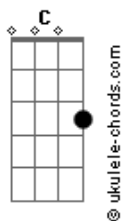

Black Mountain Side - Alícia

tom:
Gm (forma dos acordes no tom de Am)
Afinação: D G C F A D

Intro: Am C Em
Am C Em
Am C Em
G D A

Am C Em Am
Daddy, will you come home to put me in my bed
C Em Am
Will you be near by when i'm feeling sad
C Em G D A
Will you be here beside me if i lose my happiness again

Am C Em Am
Daddy, will you be patient when i lose my mind
C Em Am
Will you be nice with me at all the time
C Em G D A
If you don't mind i wanna sleep beside you in your bed tonight

Em D G
Alícia
Em D G
God is in your eyes
Em D G
Baby you'll be fine
Am C G
Even if i have been gone, you will never be alone
F A Am
If you feel like giving up, close your eyes and feel the sun
F D C G
And remember every day that your home is anywhere, as long as your heart is in there

Acordes

C Em G D A
May our Heavenly Daddy let me fly with you 'till the end of times

Em D G
Alícia
Em D G
God is in your smile
Em D G
My beloved child
Am C G
Daddy will be by your side, watching over through the night
C F Am
If the things are getting bad, i will sing you a lullaby
C G F D

(A E Gbm)
(A Dbm Gbm)
(A E Gbm)
(A Dbm D)
(A Dbm D A)

Gbm E A
Love will find a way
Gbm E A
Love will find a way
Gbm E A Dbm Gbm E A
Love will always find a way for us

[Final] Gbm E A Dbm Gbm