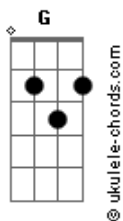

Black Mountain Side - Alícia

tom:
Gm (forma dos acordes no tom de Am)
Afinação: D G C F A D

Intro: Am C Em
Am C Em
Am C Em
G D A

Am C Em Am
Daddy, will you come home to put me in my bed
C Em Am
Will you be near by when i'm feeling sad
C Em G D A
Will you be here beside me if i lose my happiness again

Am C Em Am
Daddy, will you be patient when i lose my mind
C Em Am
Will you be nice with me at all the time
C Em G D A
If you don't mind i wanna sleep beside you in your bed tonight

Em D G
Alícia
Em D G
God is in your eyes
Em D G
Baby you'll be fine
Am C G
Even if i have been gone, you will never be alone
F A Am
If you feel like giving up, close your eyes and feel the sun
F D C G
And remember every day that your home is anywhere, as long as your heart is in there

Acordes

C Em G D A
May our Heavenly Daddy let me fly with you 'till the end of times

Em D G
Alícia
Em D G
God is in your smile
Em D G
My beloved child
Am C G
Daddy will be by your side, watching over through the night
C F Am
If the things are getting bad, i will sing you a lullaby
C G F D

(A E Gbm)
(A Dbm Gbm)
(A E Gbm)
(A Dbm D)
(A Dbm D A)

Gbm E A
Love will find a way
Gbm E A
Love will find a way
Gbm E A Dbm Gbm E A
Love will always find a way for us

[Final] Gbm E A Dbm Gbm