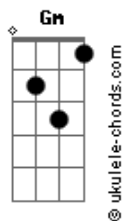

Black Mountain Side - Alícia

tom:
Gm (forma dos acordes no tom de Am)
Afinação: D G C F A D

Intro: Am C Em
Am C Em
Am C Em
G D A

Am C Em Am
Daddy, will you come home to put me in my bed
C Em Am
Will you be near by when i'm feeling sad
C Em G D A
Will you be here beside me if i lose my happiness again

Am C Em Am
Daddy, will you be patient when i lose my mind
C Em Am
Will you be nice with me at all the time
C Em G D A
If you don't mind i wanna sleep beside you in your bed tonight

Em D G
Alícia
Em D G
God is in your eyes
Em D G
Baby you'll be fine
Am C G
Even if i have been gone, you will never be alone
F A Am
If you feel like giving up, close your eyes and feel the sun
F D C G
And remember every day that your home is anywhere, as long as your heart is in there

Acordes

C Em G D A
May our Heavenly Daddy let me fly with you 'till the end of times

Em D G
Alícia
Em D G
God is in your smile
Em D G
My beloved child
Am C G
Daddy will be by your side, watching over through the night
C F Am
If the things are getting bad, i will sing you a lullaby
C G F D

(A E Gbm)
(A Dbm Gbm)
(A E Gbm)
(A Dbm D)
(A Dbm D A)

Gbm E A
Love will find a way
Gbm E A
Love will find a way
Gbm E A Dbm Gbm E A
Love will always find a way for us

[Final] Gbm E A Dbm Gbm