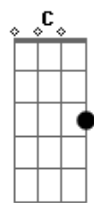

© ukulele-chords.com