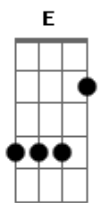

Black Label Society - The Nomad

tom:

Intro: Am Am D E E E
Am Am D E E E

Am Am D
I've left the past behind
E E E Am
So much more to see
Am D
Like a feather to the wind
E E E Am
Wherever it may lead

Am D
Wherever it may lead
E E E F G
Where I'll never know
Am Am F
For I can't be tied down
E Am
I can hear it call

C D Am
Take me through this world
C D
Take me through this storm
Am C D
No matter where I may be
F G Am
My befallen past it walks with me

Am Am D
The leaves shall turn and then they fall
E E E Am
Like the anguish and the joy
Am D
Adrift upon life's sea

E E E Am
Wherever it may lead
Am D
Wherever it may lead
E E E F G

Where I'll never know
Am Am F
For I can't be tied down
E Am
I can hear it call

C D Am
Take me through this world
C D
Take me through this storm
Am C D
No matter where I may be
F G Am
My befallen past it walks with me
C D Am
Take me through this world

C D
Take me through this storm
Am C D
No matter where I may be
F G Am
My befallen past it walks with me

[Solo] A D

C D Am
Take me through this world
C D
Take me through this storm
Am C D
No matter where I may be
F G Am Am D
My befallen past it walks with me
F G Am Am
My befallen past it walks with me

(D E E E)

Am Am D
Like a feather to the wind

[Final] E E E Am

Acordes

© ukulele-chords.com