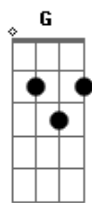

Black Label Society - The Nomad

tom:

Intro: Am Am D E E E
Am Am D E E E

Am Am D
I've left the past behind
E E E Am
So much more to see
Am D
Like a feather to the wind
E E E Am
Wherever it may lead

Am D
Wherever it may lead
E E E F G
Where I'll never know
Am Am F
For I can't be tied down
E Am
I can hear it call

(D E E E)

Am Am D
Like a feather to the wind

[Final] E E E Am

Acordes

© ukulele-chords.com

© ukulele-chords.com

© ukulele-chords.com

© ukulele-chords.com