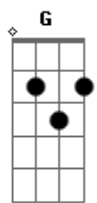

Black Label Society - The Nomad

tom:

Intro: Am Am D E E E
Am Am D E E E

Am Am D
I've left the past behind
E E E Am
So much more to see
Am D
Like a feather to the wind
E E E Am
Wherever it may lead

Am D
Wherever it may lead
E E E F G
Where I'll never know
Am Am F
For I can't be tied down
E Am
I can hear it call

(D E E E)

Am Am D
Like a feather to the wind

[Final] E E E Am

Acordes

© ukulele-chords.com

© ukulele-chords.com

© ukulele-chords.com

© ukulele-chords.com