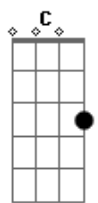

© ukulele-chords.com