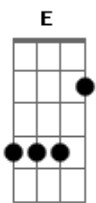

Black Label Society - The Nomad

tom:

Intro: Am Am D E E E
Am Am D E E E

Am Am D
I've left the past behind
E E E Am
So much more to see
Am D
Like a feather to the wind
E E E Am
Wherever it may lead

Am D
Wherever it may lead
E E E F G
Where I'll never know
Am Am F
For I can't be tied down
E Am
I can hear it call

C D Am
Take me through this world
C D
Take me through this storm
Am C D
No matter where I may be
F G Am
My befallen past it walks with me

Am Am D
The leaves shall turn and then they fall
E E E Am
Like the anguish and the joy
Am D
Adrift upon life's sea

E E E Am
Wherever it may lead
Am D
Wherever it may lead
E E E F G

Where I'll never know
Am Am F
For I can't be tied down
E Am
I can hear it call

C D Am
Take me through this world
C D
Take me through this storm
Am C D
No matter where I may be
F G Am
My befallen past it walks with me
C D Am
Take me through this world

C D
Take me through this storm
Am C D
No matter where I may be
F G Am
My befallen past it walks with me

[Solo] A D

C D Am
Take me through this world
C D
Take me through this storm
Am C D
No matter where I may be
F G Am Am D
My befallen past it walks with me
F G Am Am
My befallen past it walks with me

(D E E E)

Am Am D
Like a feather to the wind

[Final] E E E Am

Acordes

© ukulele-chords.com