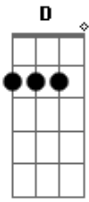

Em D A
There'll be no long goodbyes
Em D G
There'll be no more tears to cry

D G
The day that heaven had gone away

D G
The day that heaven had gone away
G
Gone away

[Solo] D A Bm G

D A
There'll be no more long goodbyes
Bm G
There'll be no more tears to cry

D G
The day that heaven had gone away

D G
The day that heaven had gone away

D G
The day that heaven had gone away

G D
The day that heaven had gone away

Gone away
(D D C A)

Acordes

© ukulele-chords.com

© ukulele-chords.com