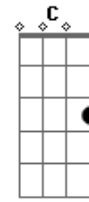

© ukulele-chords.com