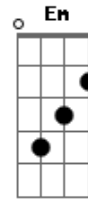

© ukulele-chords.com