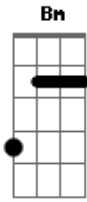

Em D A
There'll be no long goodbyes
Em D G
There'll be no more tears to cry

D G
The day that heaven had gone away

D G
The day that heaven had gone away
G
Gone away

[Solo] D A Bm G

D A
There'll be no more long goodbyes
Bm G
There'll be no more tears to cry

D G
The day that heaven had gone away

D G
The day that heaven had gone away

D G
The day that heaven had gone away

G D
The day that heaven had gone away

Gone away
(D D C A)

Acordes

© ukulele-chords.com

© ukulele-chords.com