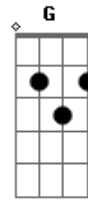

© ukulele-chords.com