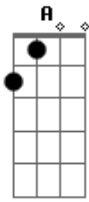

D G
The day that heaven had gone away

D G
The day that heaven had gone away

D G
The day that heaven had gone away

G D
The day that heaven had gone away

Gone away
(D D C A)

Acordes

© ukulele-chords.com

© ukulele-chords.com