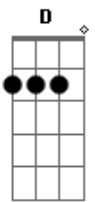

Black Label Society - The Beginning... At Last

Tom: **D** on the 20th time:

Drop **B** tuning: low to high - B,A,D,G,B,e

Intro: riff

verse riff
ah

gliss up and down the neck...

Chorus riff

x = pick scratches

Chorus riff (con't.)
2nd time

1st time

interlude riff
this/last time

ah end riff with

pre|-solo riff (clean tone)

slide down neck

Solo:

repeat 19x

The rest of the solo is essentially the 7/10 "rock bend" (as described in the pentatonic hardcore video) mixed with the 10/10 interval.

Acordes

© ukulele-chords.com