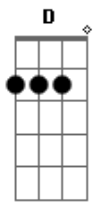

Black Label Society - The Beginning... At Last

Tom: **D** on the 20th time:

Drop **B** tuning: low to high - B,A,D,G,B,e

Intro: riff

verse riff
ah

gliss up and down the neck...

Chorus riff

x = pick scratches

Chorus riff (con't.)
2nd time

1st time

interlude riff
this/last time

ah end riff with

pre|-solo riff (clean tone)

slide down neck

Solo:

repeat 19x

The rest of the solo is essentially the 7/10 "rock bend" (as described in the pentatonic hardcore video) mixed with the 10/10 interval.

Acordes

© ukulele-chords.com