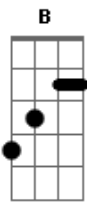

© ukulele-chords.com