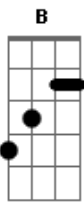

© ukulele-chords.com