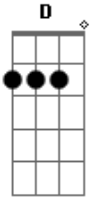

© ukulele-chords.com