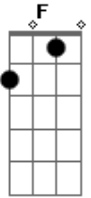

© ukulele-chords.com