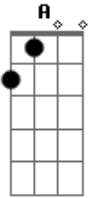

© ukulele-chords.com