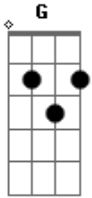

© ukulele-chords.com