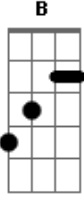

© ukulele-chords.com