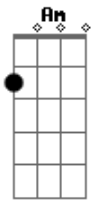

© ukulele-chords.com