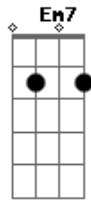

© ukulele-chords.com