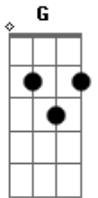

© ukulele-chords.com