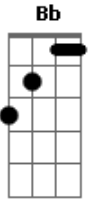

© ukulele-chords.com