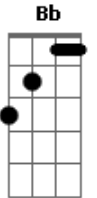

© ukulele-chords.com