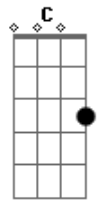

Song Structure

|| Piano Intro | Riff x2 | Verse x4 | Chorus x2 | Verse x4 | Chorus x2 | Solo (Prt.1) | Solo (Prt.2) | Chorus x2 ||

Song Structure

||Intro x2 | Riff x2 | Verse x4 | Chorus | Riff x2 | Verse x4 | Chorus | Solo | Chorus | Riff x4||

Tuning (Low to high) - C G C F A D  
Intro: (Volume swell)

Verse

Tuning (Low to high) - **D G C F A D**

Riff (Gtr.1)

(Gtr.2)

Verse

Pre|-Chorus

PM| PM| PM--| PM| PM| PM--|

Chorus

Pre|-Solo

PM| PM| PM-----| PM| PM| PM-----|

Solo

Song Structure

||Riff x2 | Verse x2 | Pre|-Chorus x2 | Riff | Chorus | Riff E|-----

## Acordes

© ukulele-chords.com

© ukulele-chords.com

© ukulele-chords.com

© ukulele-chords.com

© ukulele-chords.com

x2 | Verse x2 | Pre|-Chorus  
| Riff | Chorus | Pre|-Solo x2 | Solo | Chorus |  
Riff x2 ||