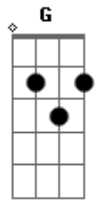

© ukulele-chords.com