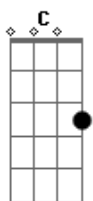

Black Label Society - Like A Bird

Tom: C

Intro: Dm F C

I sit back and I close my eyes,
lookin' back at all the lows and all the highs.
Through the black and white and in between
All the miles I've walked,
the wars I've fought,
And all I've seen.

F C Dm

It all seems like yesterday.

F C G

Like a bird, time does fly.

F C Dm

No sooner than you said hello.

F C Dm

Its time, it's time, it's time to say goodbye.

Consumed by worry, stress and fear,
Never learning to live

Weighed down by wondering why we're here
Collected memories
All that's in the end
I guess a sense of peace wasn't meant for some, my friend.

It all seems like yesterday, oh,
Like a bird, time does fly.
No sooner than you said hello.
It's time, it's time, it's time to say goodbye,
goodbye,
goodbye,
goodbye.

Solo

It all seems like yesterday, oh,
Like a bird, time does fly.
No sooner than you said hello,
It's time, it's time, it's time to say goodbye,
goodbye,
goodbye,
goodbye.

Acordes

© ukulele-chords.com