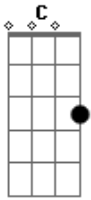

Black Label Society - Graveyard Disciples

Tom: C

riff

pre solo riff and backin solo

Dropped C tuning: C G C F A D
Intro: /VERSES

chorus

last time

SOLO

Acordes

© ukulele-chords.com