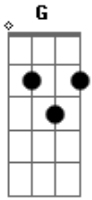

© ukulele-chords.com