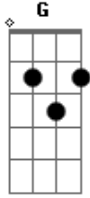

© ukulele-chords.com