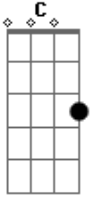

Black Label Society - Forever Down

Tom: C

ending

D G C F A D

1st ending | 2nd

Rhythm during lead, repeat 4x:

Acordes

© ukulele-chords.com