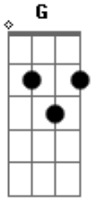

Black Label Society - Dirt On The Grave

Tom: **D**

TUNEING **G** D G C F A **D**

hold this first 14 and pick the string again while slowly moving the string back down

solo

Acordes

© ukulele-chords.com

© ukulele-chords.com