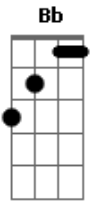

© ukulele-chords.com