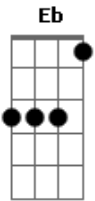

© ukulele-chords.com

© ukulele-chords.com