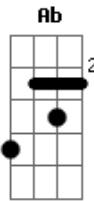

© ukulele-chords.com