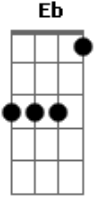

© ukulele-chords.com