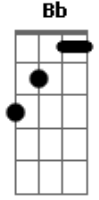

Black Label Society - Destruction Overdrive

Tom: A

1st ending (cont)

2nd ending

Tuning: Eb Ab Db Gb Bb eb

Bend each one

Intro:

nh=Natural Harmonic

1st ending

Solo by Mr. Git

Acordes

© ukulele-chords.com

© ukulele-chords.com

© ukulele-chords.com

© ukulele-chords.com

© ukulele-chords.com