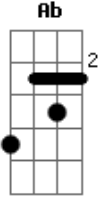

Black Label Society - Destruction Overdrive

Tom: A

1st ending (cont)

2nd ending

Tuning: Eb Ab Db Gb Bb eb

Bend each one

Intro:

nh=Natural Harmonic

1st ending

Solo by Mr. Git

Acordes

© ukulele-chords.com

© ukulele-chords.com

© ukulele-chords.com

© ukulele-chords.com

© ukulele-chords.com