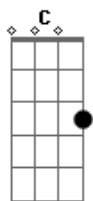

Black Label Society - Demise Of Sanit

Tom: **Db**

CHORUS

Tuning: **C G C F A D**
 Key:ph~=Pinched Harmonic
 v~=Vibrato
 pm=Palm Mute
 =Staccato(Short Note)
 ~=Let Ring
 X=Mute Note
HERE WE GO!!
MAIN RIFFINTRO/VERSE

THERE YEAH GO!!! SWEET SONG, FUN TO PLAY!!
BLEED BLACK, **SDMF** MOTHERFS

ORDER
 MAIN 4X
 VERSE 2X
 PRE CHORUS 4X
 CHORUS 2X
 MAIN 2X
 VERSE 2X
 PRE CHORUS 4X
 CHORUS 2X
 SOLO BACKING 4X
 PRE CHORUS 4X
 CHORUS 4X
 MAIN 2X

LEAD FILL(DO NOT DO DURING VERSE) PM-----]

BEND REALESE AND GIVE IT A SHAKE

PRE CHORUS

"WHERE HAVE I GONE, BLACKED OUT ON MY DEATH RIDE"

Acordes

© ukulele-chords.com

© ukulele-chords.com

© ukulele-chords.com