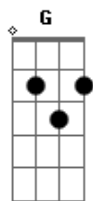

Black Label Society - Demise Of Sanit

Tom: **Db**

CHORUS

Tuning: **C G C F A D**
 Key:ph~=Pinched Harmonic
 v~=Vibrato
 pm=Palm Mute
 =Staccato(Short Note)
 ~=Let Ring
 X=Mute Note
HERE WE GO!!
MAIN RIFFINTRO/VERSE

THERE YEAH GO!!! SWEET SONG, FUN TO PLAY!!
BLEED BLACK, **SDMF** MOTHERFS

ORDER
 MAIN 4X
 VERSE 2X
 PRE CHORUS 4X
 CHORUS 2X
 MAIN 2X
 VERSE 2X
 PRE CHORUS 4X
 CHORUS 2X
 SOLO BACKING 4X
 PRE CHORUS 4X
 CHORUS 4X
 MAIN 2X

LEAD FILL(DO NOT DO DURING VERSE) PM-----]

BEND REALESE AND GIVE IT A SHAKE

PRE CHORUS

"WHERE HAVE I GONE, BLACKED OUT ON MY DEATH RIDE"

Acordes

© ukulele-chords.com

© ukulele-chords.com

© ukulele-chords.com