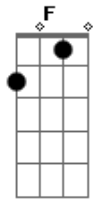

Black Label Society - Dead Meadow

Tom: F

Inside the dead meadow A Dm

All alone at last Dm G

Years roll by so fast Dm G

Twisted and insane Dm G

The house you built Dm G

No longer the same Dm G

Once you're there F C Dm C

Once you're there A Bb Dm

You can't come back F C Dm C

Nothing lives F C Dm C

Nothing grows F C Dm C

Months keep rolling by Dm G

Live another day, then you die Dm G

ghosts inside your head Dm G

we choose our paths Dm G

when all is done and said Dm G

Chorus?

Solo: Dm G x6

Chorus?

Outro: Dm G

Solo:

Acordes