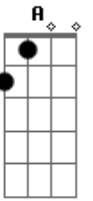

© ukulele-chords.com