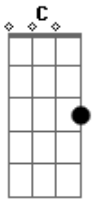

© ukulele-chords.com