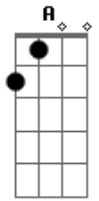

© ukulele-chords.com