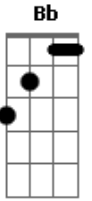

© ukulele-chords.com