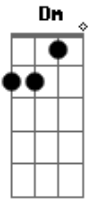

© ukulele-chords.com