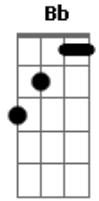

© ukulele-chords.com