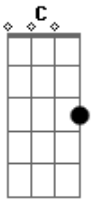

© ukulele-chords.com