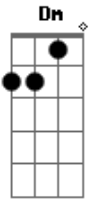

© ukulele-chords.com

© ukulele-chords.com