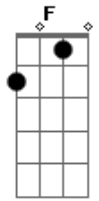

Black Label Society - Dead Meadow

Tom: F

Inside the dead meadow A Dm

All alone at last Dm G

Years roll by so fast Dm G

Twisted and insane Dm G

The house you built Dm G

No longer the same Dm G

Once you're there F C Dm C

Once you're there A Bb Dm

You can't come back F C Dm C

Nothing lives F C Dm C

Nothing grows F C Dm C

Months keep rolling by Dm G

Live another day, then you die Dm G

ghosts inside your head Dm G

we choose our paths Dm G

when all is done and said Dm G

Chorus?

Solo: Dm G x6

Chorus?

Outro: Dm G

Solo:

Acordes

© ukulele-chords.com