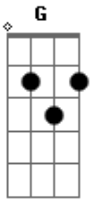

© ukulele-chords.com