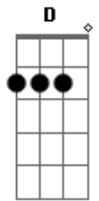

Black Label Society - Dead As Yesterday

Tom: **D**

/ = repeat
/// = triplet

Tuning: **D A D G B E**

(arpeggio)

Acordes

© ukulele-chords.com

© ukulele-chords.com