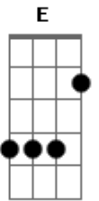

© ukulele-chords.com