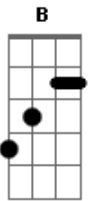

© ukulele-chords.com