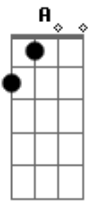

Black Label Society - Dead As Yesterday

Tom: **D**

/ = repeat
/// = triplet

Tuning: **D A D G B E**

(arpeggio)

Acordes

© ukulele-chords.com

© ukulele-chords.com