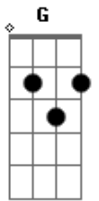

Black Label Society - Dead As Yesterday

Tom: **D**

/ = repeat
/// = triplet

Tuning: **D A D G B E**

(arpeggio)

Acordes

© ukulele-chords.com

© ukulele-chords.com