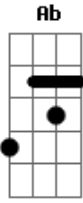

Black Label Society - Crazy Or High

Tom: **F**

repeat:

Tabbed By: Skull Dragon

Solo:

Tuning: **E**b **A**b **D**b **G**b **B**b **E**b

Intro: Repeat

bend (7) 1 step up

These are just the chords, listen for the rhythm of the song.
You can also use 1st position chords, Ab, Gb, Db, and Cb(aka **B**)

Acordes

© ukulele-chords.com

© ukulele-chords.com

© ukulele-chords.com

© ukulele-chords.com