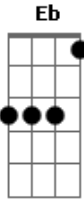

Black Label Society - Crazy Or High

Tom: **F**

repeat:

Tabbed By: Skull Dragon

Solo:

Tuning: **E**b **A**b **D**b **G**b **B**b **E**b

Intro: Repeat

bend (7) 1 step up

These are just the chords, listen for the rhythm of the song.
You can also use 1st position chords, Ab, Gb, Db, and Cb(aka **B**)

Acordes

© ukulele-chords.com

© ukulele-chords.com

© ukulele-chords.com

© ukulele-chords.com