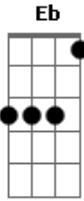

Black Label Society - Crazy Or High

Tom: **F**

repeat:

Tabbed By: Skull Dragon

Solo:

Tuning: **E**b **A**b **D**b **G**b **B**b **E**b

Intro: Repeat

bend (7) 1 step up

These are just the chords, listen for the rhythm of the song.
You can also use 1st position chords, Ab, Gb, Db, and Cb(aka **B**)

Acordes

© ukulele-chords.com

© ukulele-chords.com

© ukulele-chords.com

© ukulele-chords.com