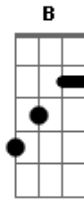

© ukulele-chords.com