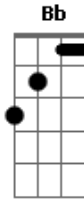

© ukulele-chords.com