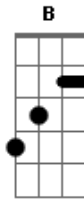

© ukulele-chords.com