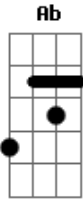

Black Label Society - Crazy Or High

Tom: **F**

repeat:

Tabbed By: Skull Dragon

Solo:

Tuning: **E**b **A**b **D**b **G**b **B**b **E**b

Intro: Repeat

bend (7) 1 step up

These are just the chords, listen for the rhythm of the song.
You can also use 1st position chords, Ab, Gb, Db, and Cb(aka **B**)

Acordes

© ukulele-chords.com

© ukulele-chords.com

© ukulele-chords.com

© ukulele-chords.com