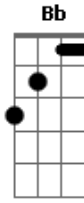

© ukulele-chords.com