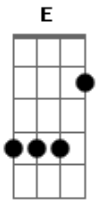

Black Label Society - Bridge to cross

Tom: E

(afinação 1/2 tom abaixo)

(intro) Em A

Hands on the wheel
All is straight ahead
Left behind
Second guessing all that I once said
C Bm
I once said, ohhh...
C Bm
I once said, ohhh...
Em D Bm Em
My spirit is bent and there's blood on my hands
C Bm Em
The more I'm down, the less I understand
Once so found, now so lost
I ask no questions,
There's just one more bridge to cross.
(volta no dedilhado)

Always black and white
Would change it if I could
I'll take what I'm handed
Whether it's damned or if it's good
C Bm
If it's good, ohh...
C Bm
If it's good, ohh...

My spirit is bent and there's blood on my hands
The more I'm down, the less I understand
Once so found, now so lost
I ask no questions,
There's just one more bridge to cross.

(riff antes do solo)

(solo)

(dedilhado)
My spirit is bent and there's blood on my hands
The more I'm down, the less I understand
Once so found, now so lost
I ask no questions,
there's just one more bridge to cross.

Acordes

© ukulele-chords.com