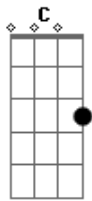

© ukulele-chords.com