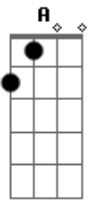

© ukulele-chords.com