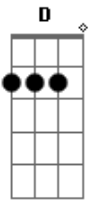

© ukulele-chords.com