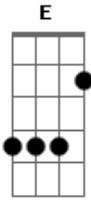

© ukulele-chords.com