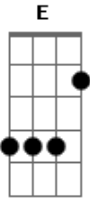

© ukulele-chords.com