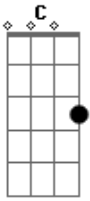

Black Label Society - Battering Ram Solo

Tom: C

Q=171
4/4
Gtr I
S S S S S S S S S S S S S S S S

S S S S S S S S S S S S S S S S 4x

S S S T T T S S S S S S S S S T T T S S S

S S S T T T S S S S S S S T T T S S S

S S S T T T S S S S S S S S T T T S S S

S S S T T T S S S S S S S S T T T S S S

S S S T T T S S S S S S S S T T T S S S

S S S T T T S S S S S S S S T T T S S S

S S S T T T S S S S S S S S T T T S S S

(A garbled mess:)

S S S S S S S S TP TP
E E

Acordes

© ukulele-chords.com