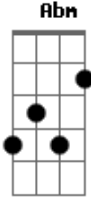

Black Hill / Silent Island - A Wild River to Take you Home

(Dbm Gbm Abm A Gbm)

tom:

G

Acordes

© ukulele-chords.com

© ukulele-chords.com

© ukulele-chords.com