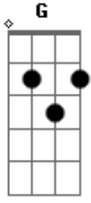

Black Hill / Silent Island - A Wild River to Take you Home

(Dbm Gbm Abm A Gbm)

tom:

G

Acordes

© ukulele-chords.com

© ukulele-chords.com

© ukulele-chords.com