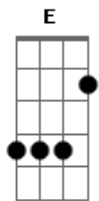

A Em
And I won't let go if you wait for me
G

Whenever whatever

D A Em
And then you select the destination
G D A Em

Whatever whatever, We wanna goooooo
G D A Em

Whatever whatever, We wanna goooooo

Will:

G
I wa-, I wa-, I wanna
D A
Love forever, Love forever, baby

Em G
Ever, wherever you wanna go

D A
Do whatever do whatever, baby

Em

Ever, wherever
G
Ever together (whatever)

Fergie:

D A
I fell asleep

Em G D
Don't know why You let me come alive

A Em
You and me We collide

G D
Ignite the starry fire

A Em
And you warm me up and you wait for it

G D
Whenever whatever And then you

A Em
You wake me up and you wait for it

G D A Em
Whenever whatever, We wanna goooooo

G D A Em
Whatever whatever, We wanna goooooo

Will:

D A
I wa-, I wa-, I wanna Love forever, Love forever, baby

Em G D
Ever, wherever you wanna go Do whatever do whatever, baby

A Em
Ever, wherever Ever together (whatever)

G D A
Forever, forever, forever,

Em G D A
Forever, forever, forever, forever,

Em G
I love you forever and ever or always I love you

D A
Whenever you need me I'll be right there by you

Em G
Whenever you call me I'm there when you call

D A
Whenever your falling I'm there when you fall

Em G
Whenever you going I'll be right there showing

D A
Our love's always growing And growing and growing

Em
I know that you know it

G D
There's no need for guessing When I am requested

A Em
I'm there with no questions asked

G D A Em G
I'll go wherever whenever If ever you need me

D A
I'll be there forever

(D)

Acordes

© ukulele-chords.com