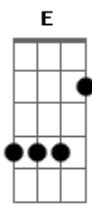

Every mutt lying down the streets

And we fought so hard that some were hurt

There was blood in every teeth

As were blind, we were guiding

Slowly moving to far away

And the moonlight on the river?

(Am)

Am

And the moonlight on the river?

[Solo] Dm Em Am Am

And I've cried so loud that I've woken

Every mutt lying down the streets

And we fought so hard that some were hurt

There was blood in every teeth

As were blind, we were guiding

Slowly moving to far away

And the moonlight on the river

Takes to wolfpacks Bay

(Am)

Acordes

© ukulele-chords.com

© ukulele-chords.com

© ukulele-chords.com