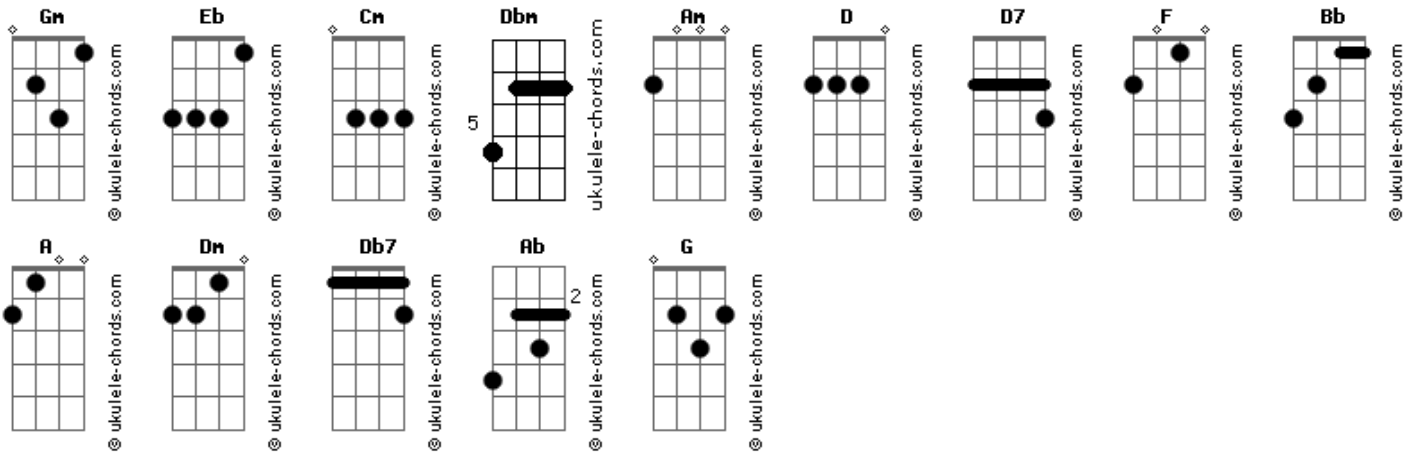

Björn Andrésen - To Love

tom:

Intro: Gm Eb Cm Dbm Am D

Gm D7
Aisuru tame ni
D Gm
Umarete kita yo
Cm F
Ano Ni-Tsu watashi wa
Bb Eb
Kono yo ni kita yo
Am D7
Kimi no katawara
A Dm D
K?shite futarite iruto

Gm D
Sekai no hana ga (rabuy?)
Gm
Ima kono tokini (rabuy?)
Cm F
Ai o yorokobi
Bb Eb
Hana o ma ku yo
Am D7
Toki mo yasashiku
Eb D Gm
Nagare o tomeru yo

(Cm F Bb Eb)

Acordes

(Am D Db7 D7)

Gm D
Aisuru tame ni
Gm
Futari wa atta
Cm F
Hiroi kono yo de
Bb Eb
Ano toki atta
Am D
Narada-do se ai
Am D
Tagaini mewotojiteruto
Gm D
Sekai no kane ga (rabuy?)
Gm
Ima kono tokini (rabuy?)
Cm F
Ai o mattete
Bb Eb
Utatte iru yo
Am D
Toki mo yasashiku
Eb D Gm
Nagare yo tomeru yo
[Final] Eb Cm Ab G