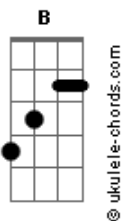

Björk - Jóga

Tom: Gb
Intro:

Acordes:

Ab A B Db

Ab A B
all the accidents that happen
A
follow the dot
Ab A B
coincidence makes sense
A
only with you
Ab A B
you don't have to speak - i feel
Db A Gb
emotional landscapes
B Db A
they puzzle me
A
then the riddle gets solved and you push me up to this :

REFRÃO:

Acordes: E Ab A Ab

state of emergency
how beautiful to be!
state of emergency
is where i want to be

(Após o refrão, tocar estes compassos:)

Acordes

Ab A
all that no-one sees
B
you see
A
what's inside of me
Ab A B
every nerve that hurts you heal
A
deep inside of me, oh!
Ab A B
you don't have to speak - i feel
Db A Gb
emotional landscapes
B Db A
they puzzle me
Gb
confuse
B Db A
yeaaaaaaahhh
A
then the riddle gets solved and you push me up to this :